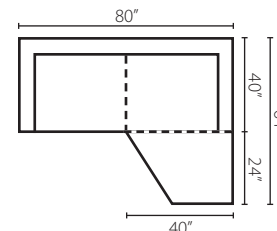

51400/51460 IQSL  
Queen Sleeper  
W80" D40" H36"  
2 Pillows

93"

50000 2IQSL  
2 over 2  
Queen Sleeper  
W80" D40" H36"  
2 Pillows

93"

*(Available in fabric only -  
Not available with -60 T-Cushion)*

51400/51460  
CHASE  
Chaise  
W34" D66" H36"

51400/51460 C  
Chair  
W34" D40" H36"

51400/51460  
SWWL  
Swivel Chair  
W34" D40" H36"

51400/51460  
OTTO  
Ottoman  
W32" D25" H18"

51400/51460  
STGOT  
Storage Ottoman  
W47" D27" H18"  
2 Pillows

51400/51460  
CTOTT  
Cocktail Ottoman  
W33" D33" H17"  
2 Pillows