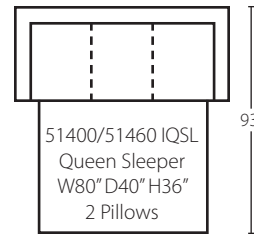

### Free Standing Pieces

51400/51460 S  
Sofa  
W80" D40" H36"  
2 Pillows

51400 2S  
2 over 2 Sofa  
W80" D40" H36"  
2 Pillows  
*(Available in fabric only -  
Not available with -60 T-Cushion)*

51400/51460 LS  
Loveseat  
W58" D40" H36"  
2 Pillows