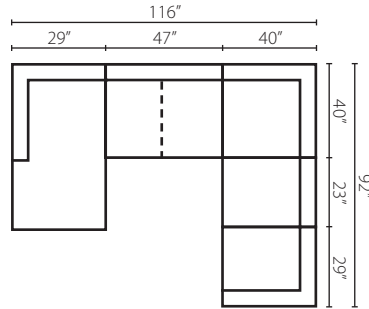

Configuration B

51400L / 51460L CHASE Chaise
51400 / 51460 ALS Armless Loveseat
51400 / 51460 CORN Corner
51400 / 51460 AC Armless Chair
51400R / 51460R C Chair