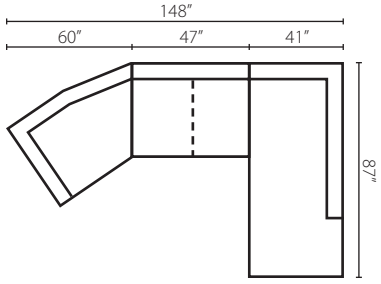

Style K51400/K51460 sectional

Configuration A

51400L / 51460L BC Big Chair
51400 / 51460 ALS Armless Loveseat
51400R / 51460R SCHS Sofa Chaise