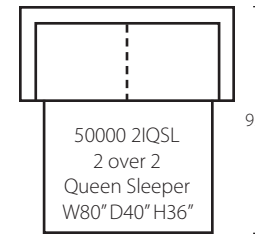

50000 2IQSL
2 over 2
Queen Sleeper
W80" D40" H36"
2 Pillows

93"

*(Available in fabric only -
Not available with -60 T-Cushion)*